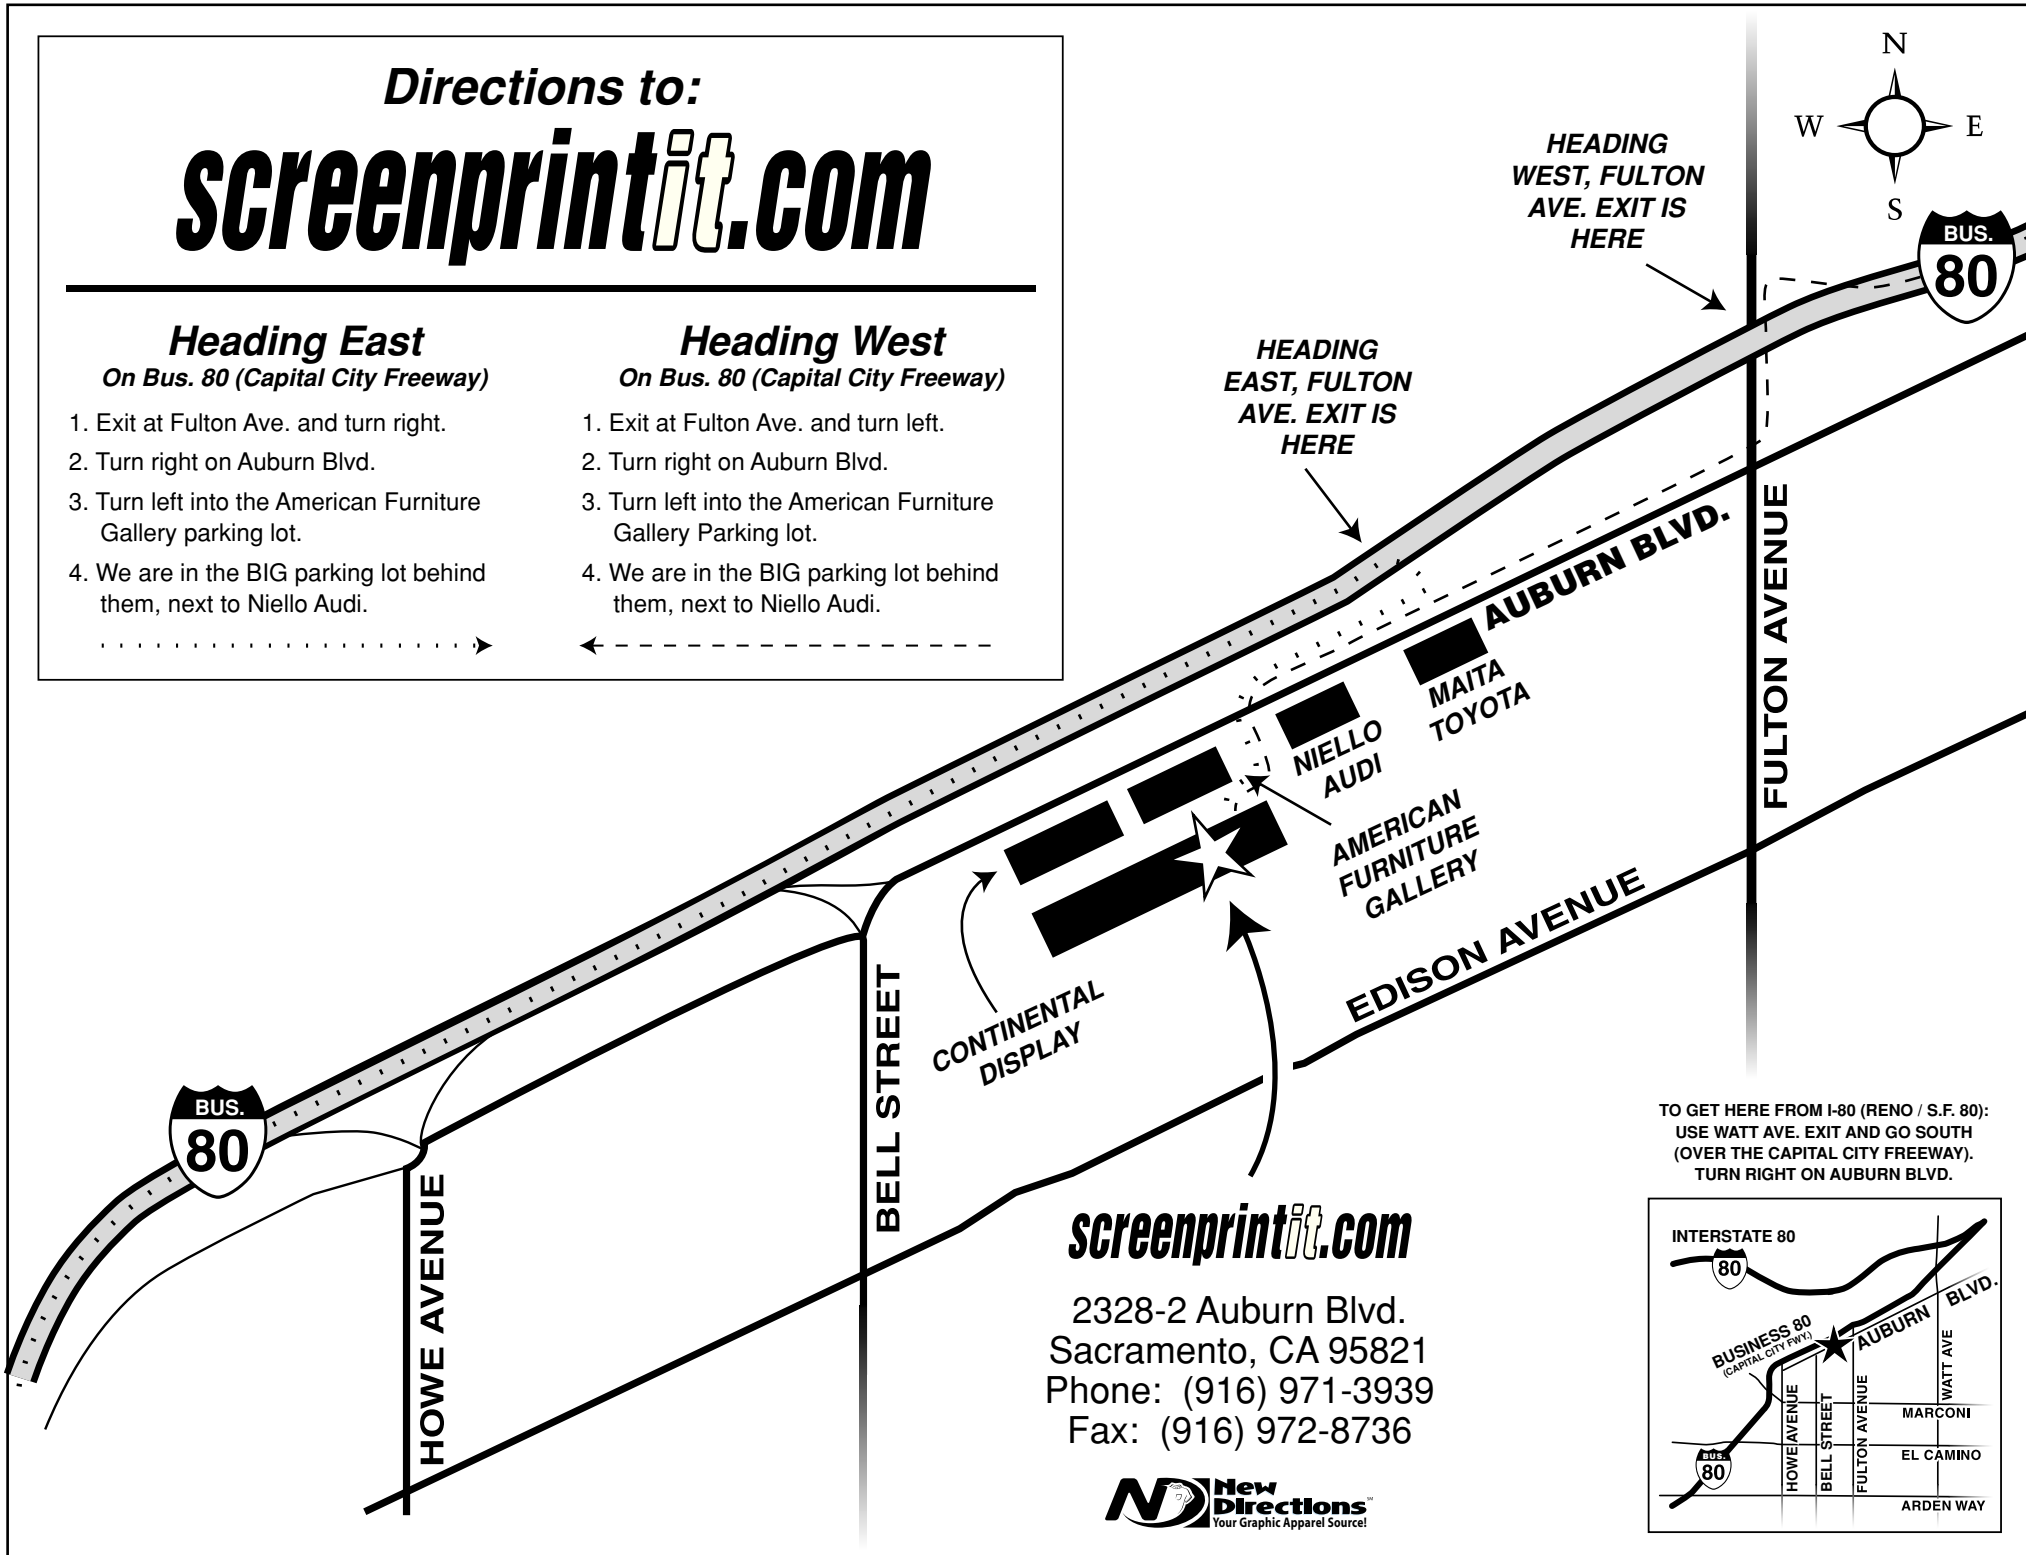

Directions to:
screenprintit.com

Heading East

On Bus. 80 (Capital City Freeway)

1. Exit at Fulton Ave. and turn right.
2. Turn right on Auburn Blvd.
3. Turn left into the American Furniture Gallery parking lot.
4. We are in the BIG parking lot behind them, next to Niello Audi.

Heading West

On Bus. 80 (Capital City Freeway)

1. Exit at Fulton Ave. and turn left.
2. Turn right on Auburn Blvd.
3. Turn left into the American Furniture Gallery Parking lot.
4. We are in the BIG parking lot behind them, next to Niello Audi.

HEADING WEST, FULTON AVE. EXIT IS HERE

HEADING EAST, FULTON AVE. EXIT IS HERE

CONTINENTAL DISPLAY

screenprintit.com

2328-2 Auburn Blvd.
 Sacramento, CA 95821
 Phone: (916) 971-3939
 Fax: (916) 972-8736

TO GET HERE FROM I-80 (RENO / S.F. 80):
 USE WATT AVE. EXIT AND GO SOUTH
 (OVER THE CAPITAL CITY FREEWAY).
 TURN RIGHT ON AUBURN BLVD.