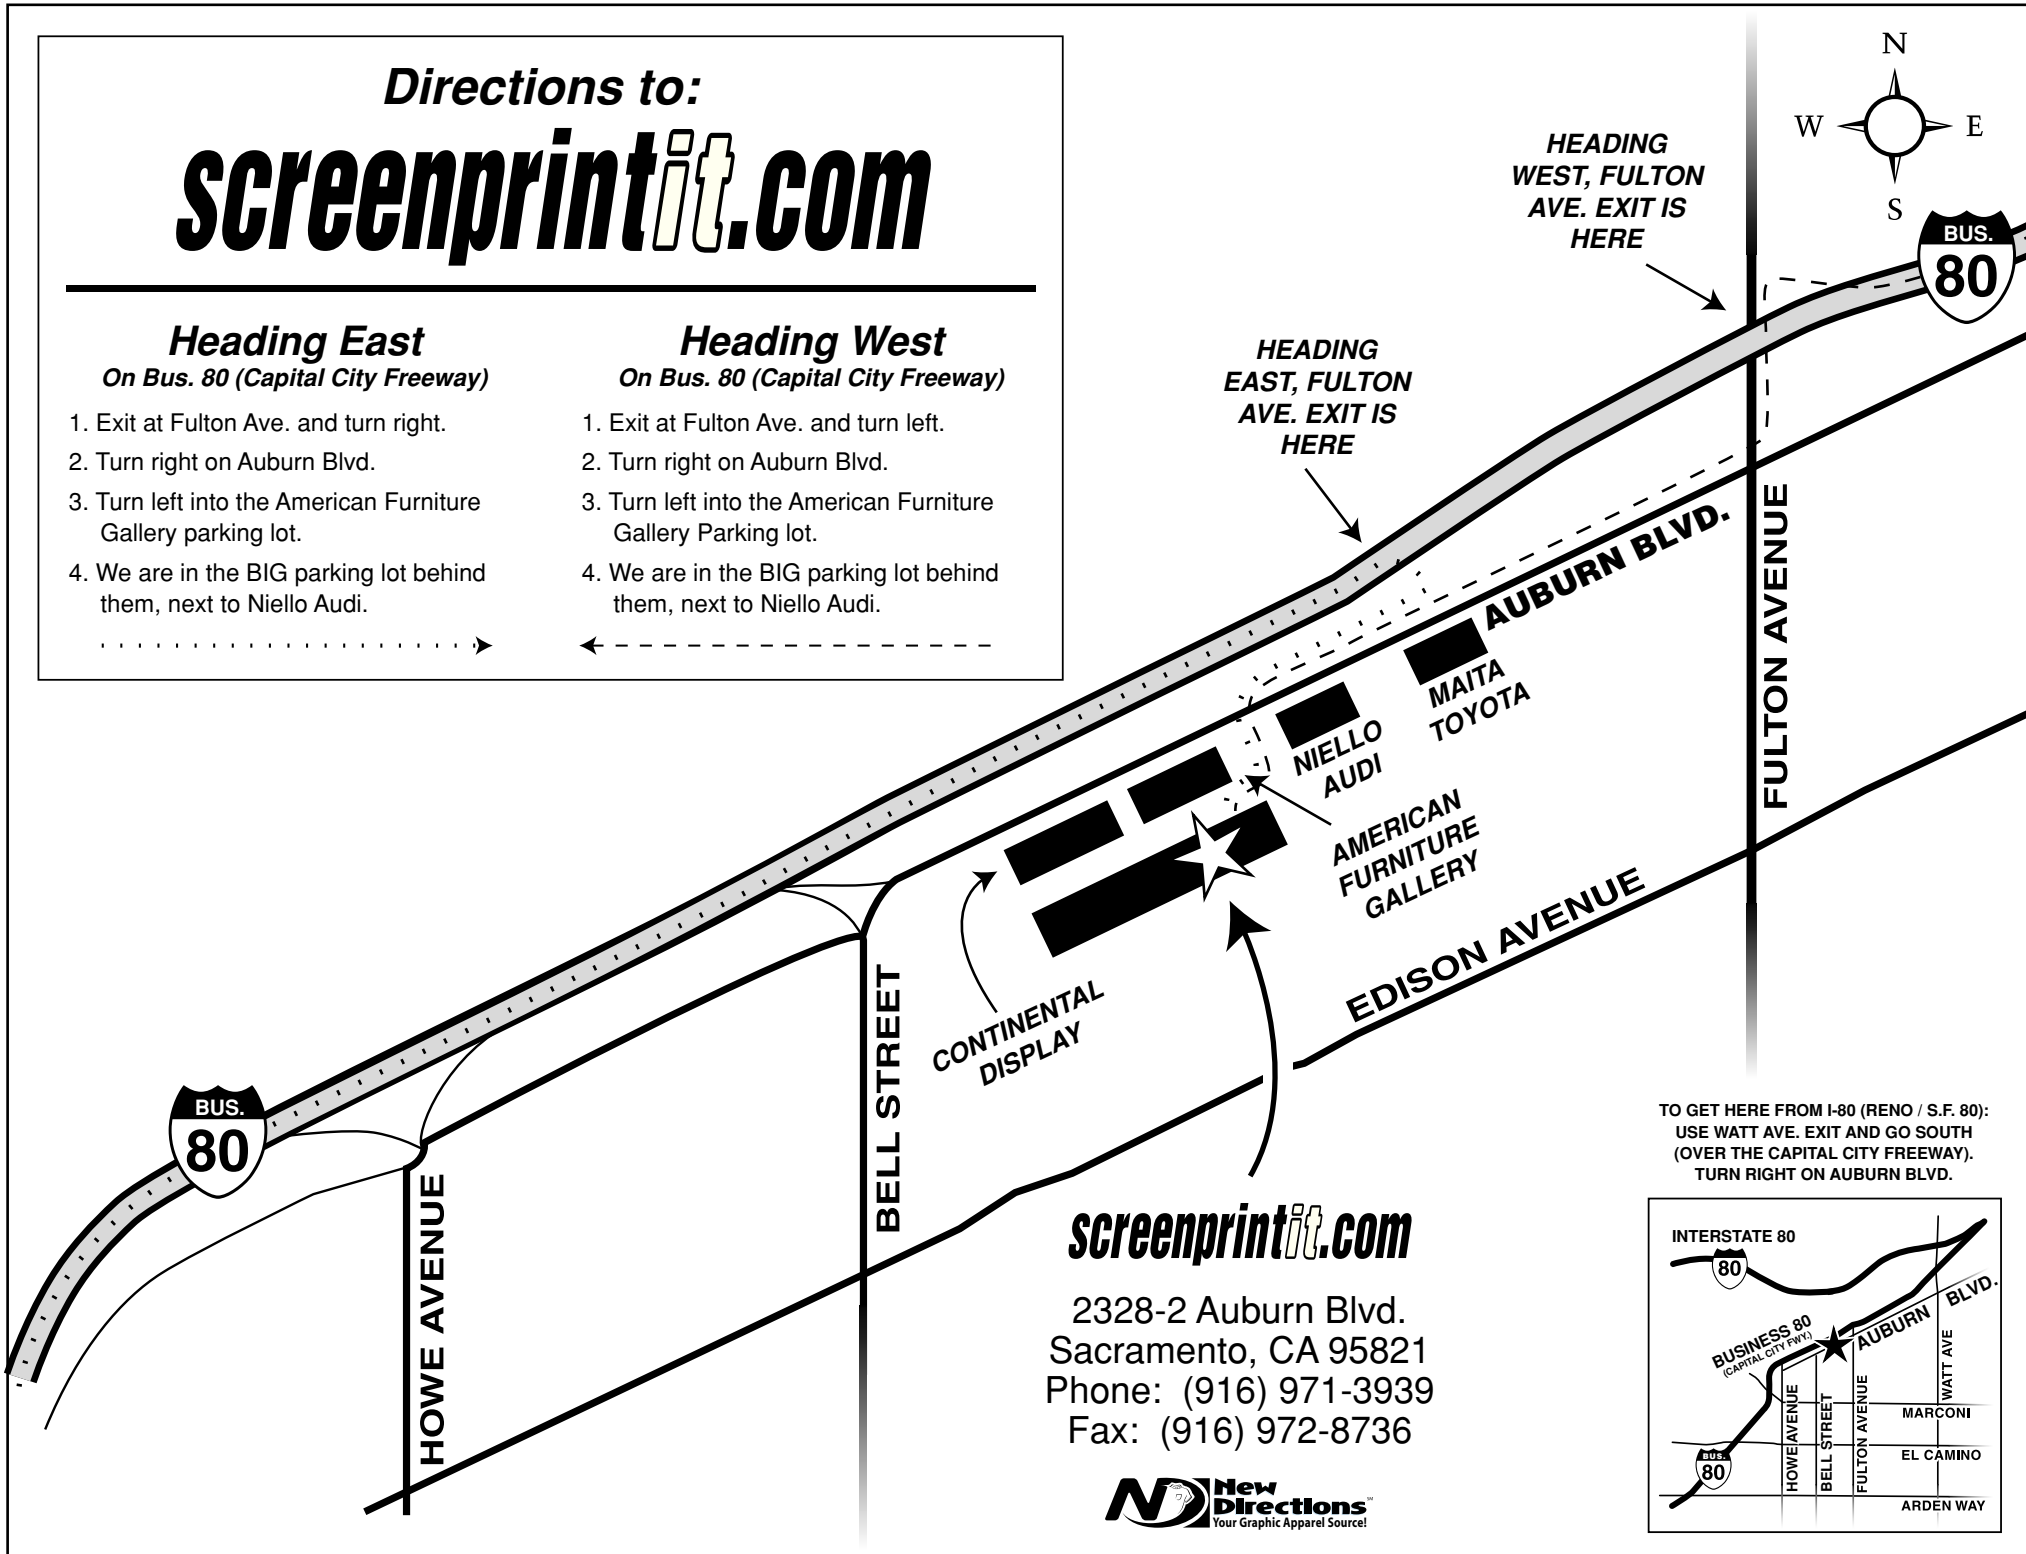

Directions to:
screenprintit.com

Heading East

On Bus. 80 (Capital City Freeway)

1. Exit at Fulton Ave. and turn right.
2. Turn right on Auburn Blvd.
3. Turn left into the American Furniture Gallery parking lot.
4. We are in the BIG parking lot behind them, next to Niello Audi.

Heading West

On Bus. 80 (Capital City Freeway)

1. Exit at Fulton Ave. and turn left.
2. Turn right on Auburn Blvd.
3. Turn left into the American Furniture Gallery Parking lot.
4. We are in the BIG parking lot behind them, next to Niello Audi.

HEADING WEST, FULTON AVE. EXIT IS HERE

HEADING EAST, FULTON AVE. EXIT IS HERE

TO GET HERE FROM I-80 (RENO / S.F. 80):
USE WATT AVE. EXIT AND GO SOUTH
(OVER THE CAPITAL CITY FREEWAY).
TURN RIGHT ON AUBURN BLVD.